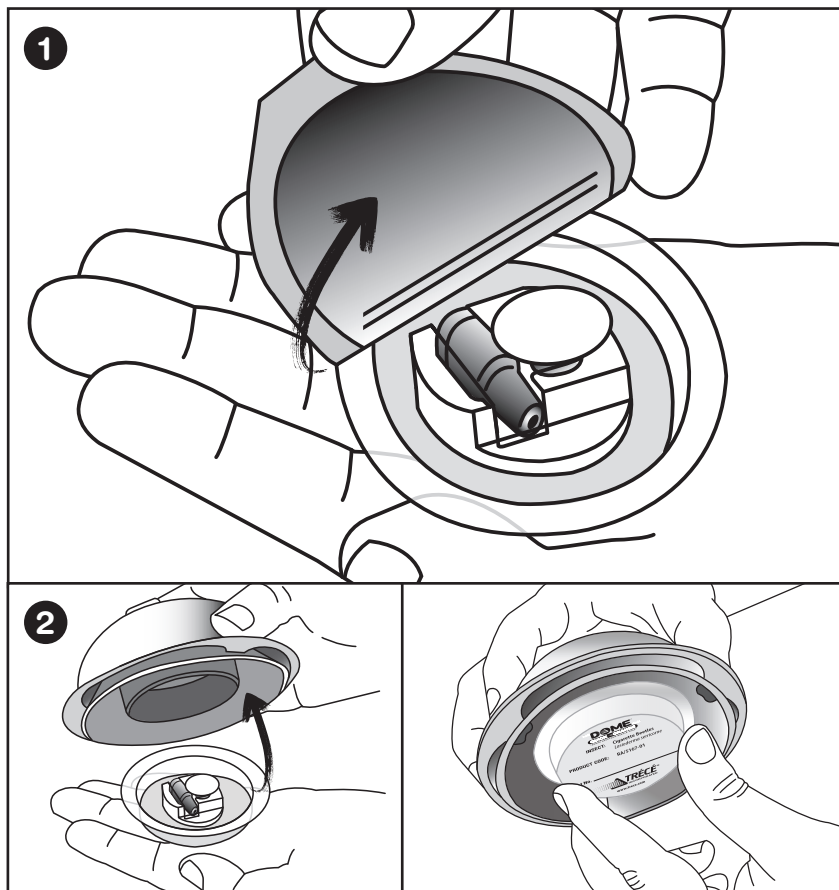

STORGARD®

THE DOME™ TRAP

QUICK-CHANGE™

“BROAD SPECTRUM BEETLE ATTRACTANTS”

ReBAIT™ KIT

Assembly Instructions

The *NEW QUICK-CHANGE™, DOME™ ReBait* attracts and captures most stored product beetles, both male and female, in just 2 easy steps.

1. Peel and remove foil cover from the top of the lure tray.
2. Snap lure tray onto the bottom of the DOME trap.

Visit our website: www.trece.com or call 1-866-785-1313

© 2015, Trécé Inc., Adair, OK USA • TRECE, PHEROCON, STORGARD, CIDETRAK and IPM PARTNER are registered trademarks of Trece, Inc., Adair, OK USA